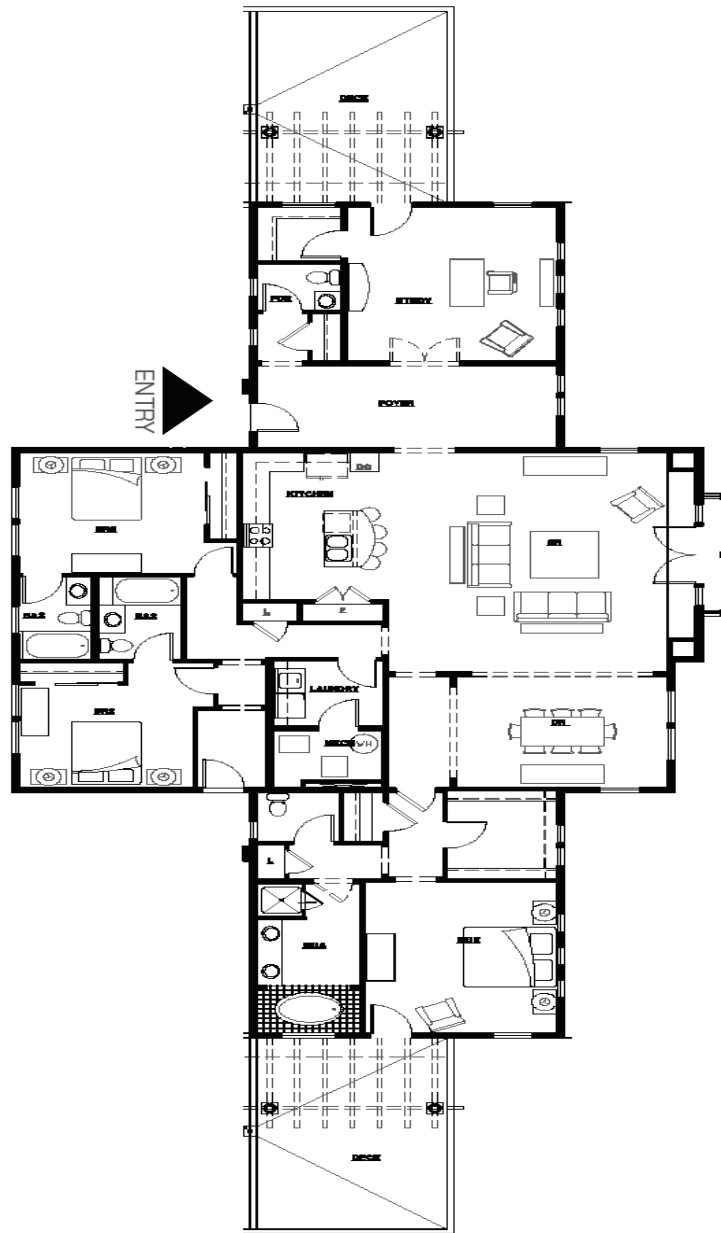

Community: Prima
Plan: 9

Level 1 of 1

Plan Details:

- 2,842 Square Feet
- 4 Bedroom
- 3½ Bathrooms
- 2-Bay Parking Space
- On-Site Storage Space
- Condominium Home
- One-Level Layout
- Open Great Room with Island Kitchen
- Three Private, Spacious Decks